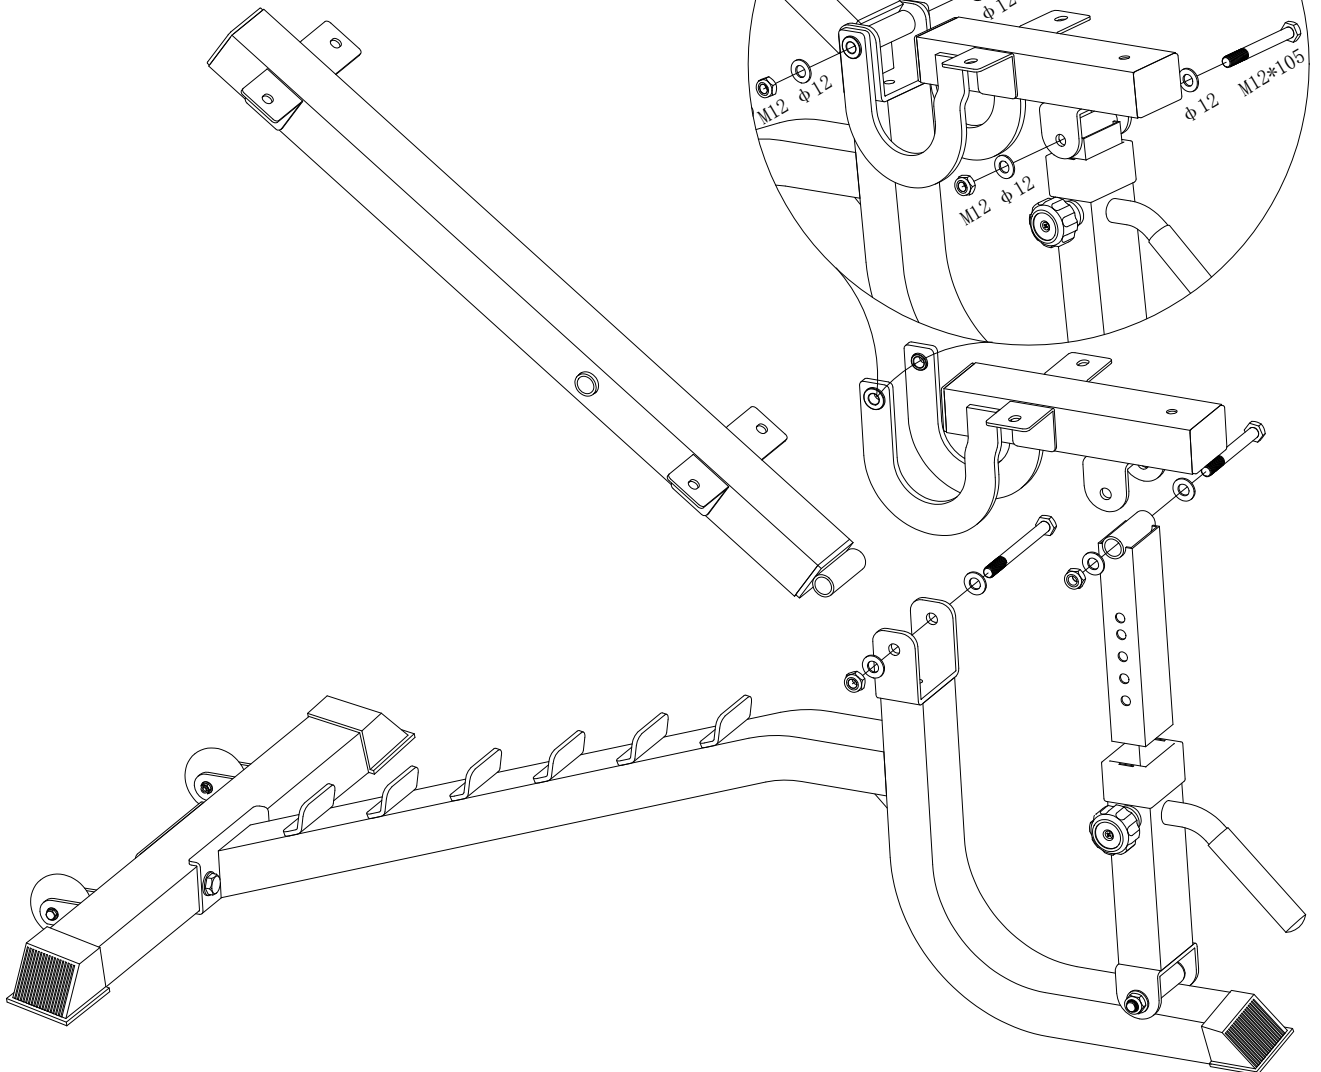

1X

Hex Bolt: (M8\*25)

6X

# 1

	
Washer ( $\phi 12$ ) -6PCS	Hex Bolt (M12*95) -2PCS
	
Lock Nut (M12) -3PCS	Hex Bolt (M12*105) -1PC

# 2

	
Washer ( $\phi$ 12 ) - 4PCS	Hex Bolt ( M12*105 ) - 1PC
	
Lock Nut ( M12 ) - 2PCS	Hex Bolt ( M12*130 ) - 1PC

# 3

4

	
Washer ( $\phi 8$ )-7PCS	Hex Bolt (M8*25)-6PCS
	
Hex Bolt (M8*65)-1PC	