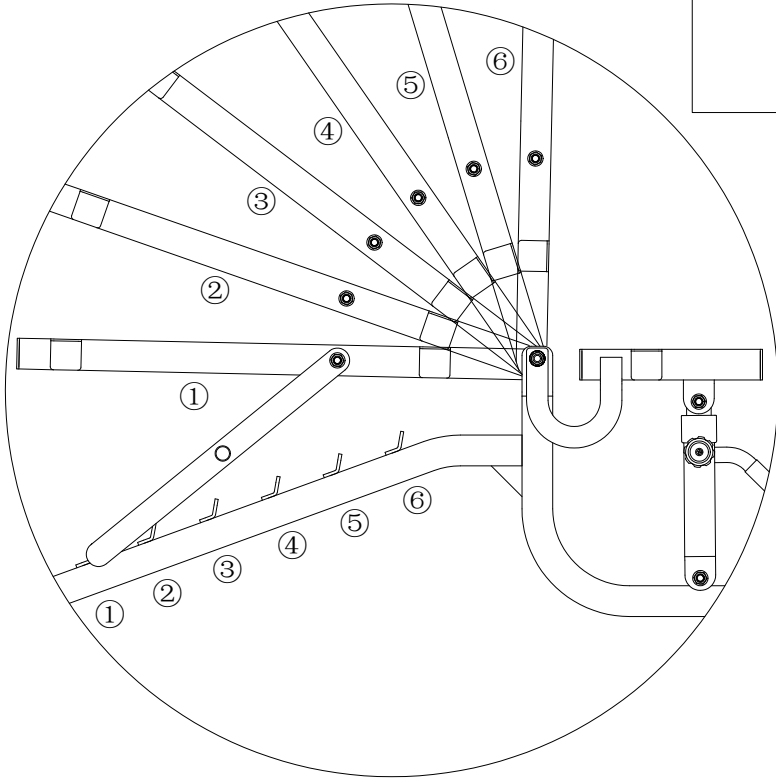

1X

Hex Bolt: (M8\*25)

6X

# 1

	
Washer ( $\phi 12$ ) -6PCS	Hex Bolt (M12*95) -2PCS
	
Lock Nut (M12) -3PCS	Hex Bolt (M12*105) -1PC

# 2

	
Washer ( $\phi$ 12 ) - 4PCS	Hex Bolt ( M12*105 ) - 1PC
	
Lock Nut ( M12 ) - 2PCS	Hex Bolt ( M12*130 ) - 1PC

# 3

4

	
Washer ( $\phi 8$ )-7PCS	Hex Bolt (M8*25)-6PCS
	
Hex Bolt (M8*65)-1PC	