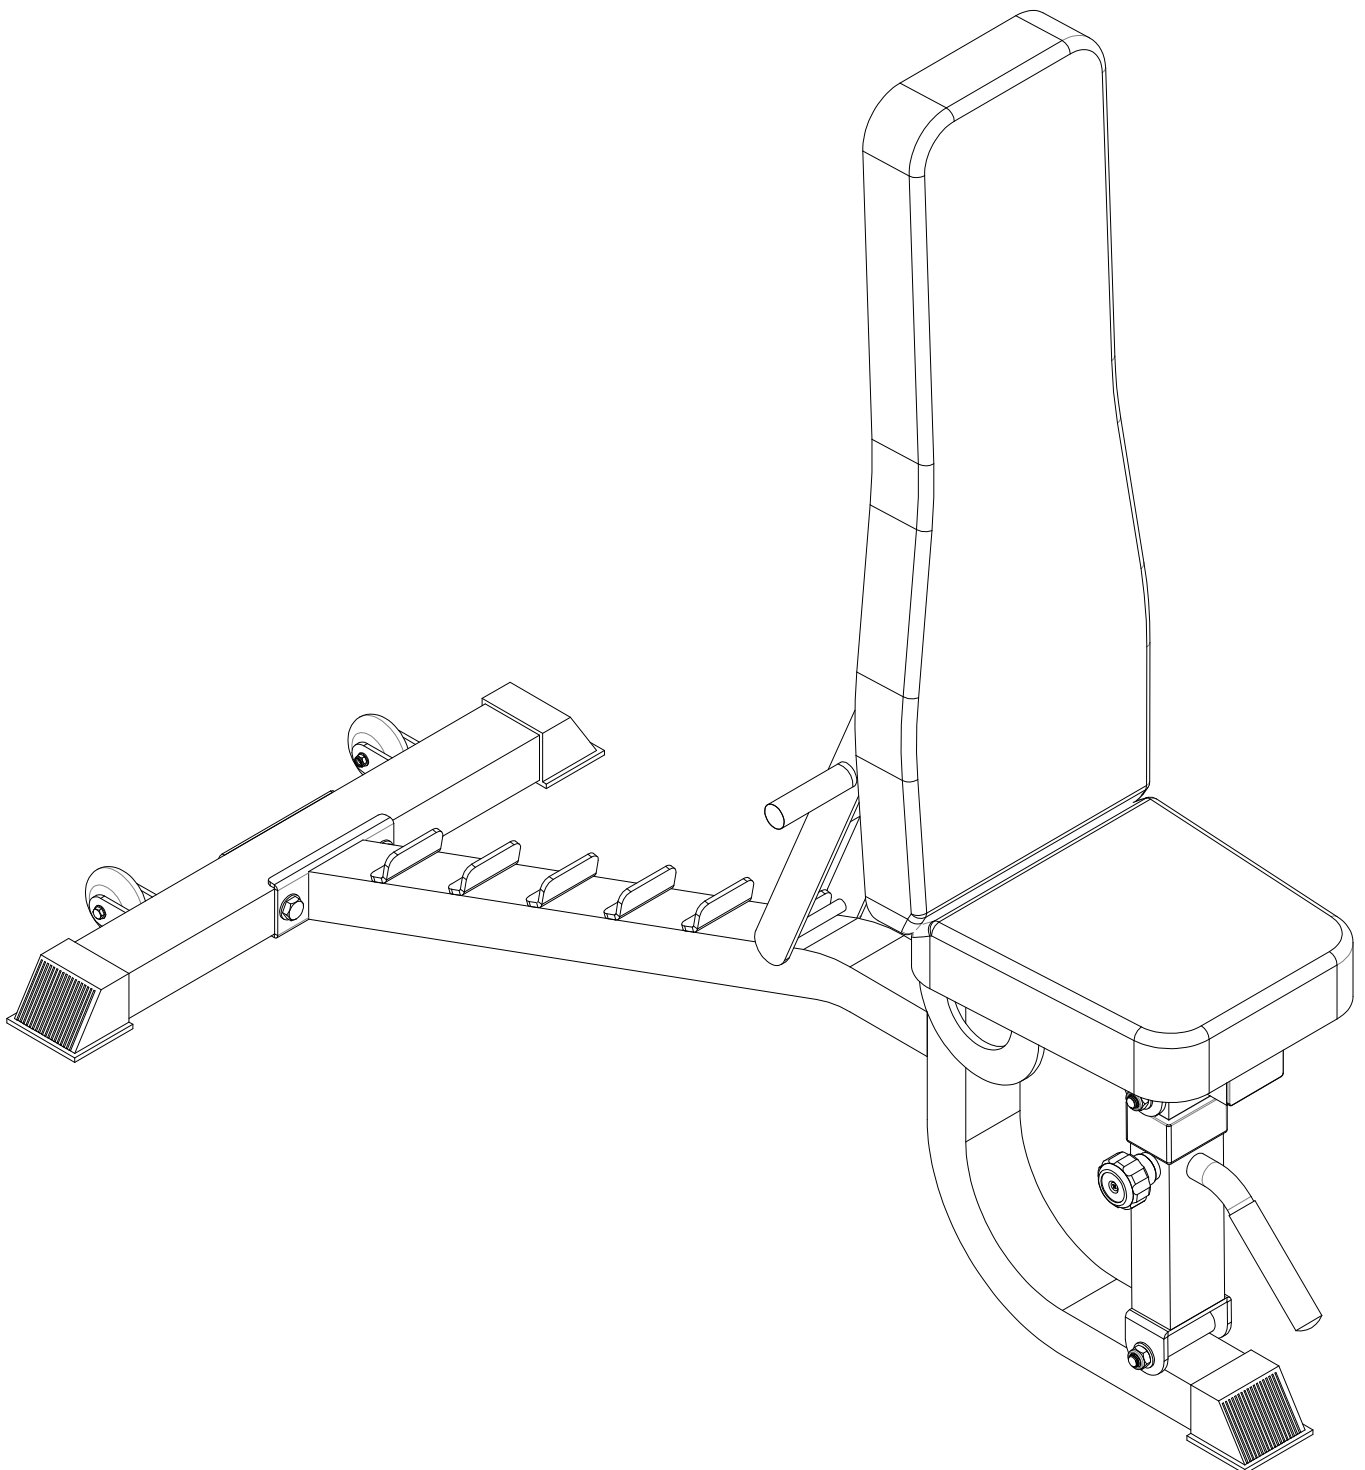

# GORILLA SPORTS

**Professional Multi Bench(100834)**

# GORILLA SPORTS

Washer: ( $\phi 8$ )

7X

Washer: ( $\phi 12$ )

12X

Lock Nut: (M12)

6X

Hex Bolt: (M12\*105)

# 2

	
Washer ( $\phi$ 12 ) - 4PCS	Hex Bolt ( M12*105 ) - 1PC
	
Lock Nut ( M12 ) - 2PCS	Hex Bolt ( M12*130 ) - 1PC