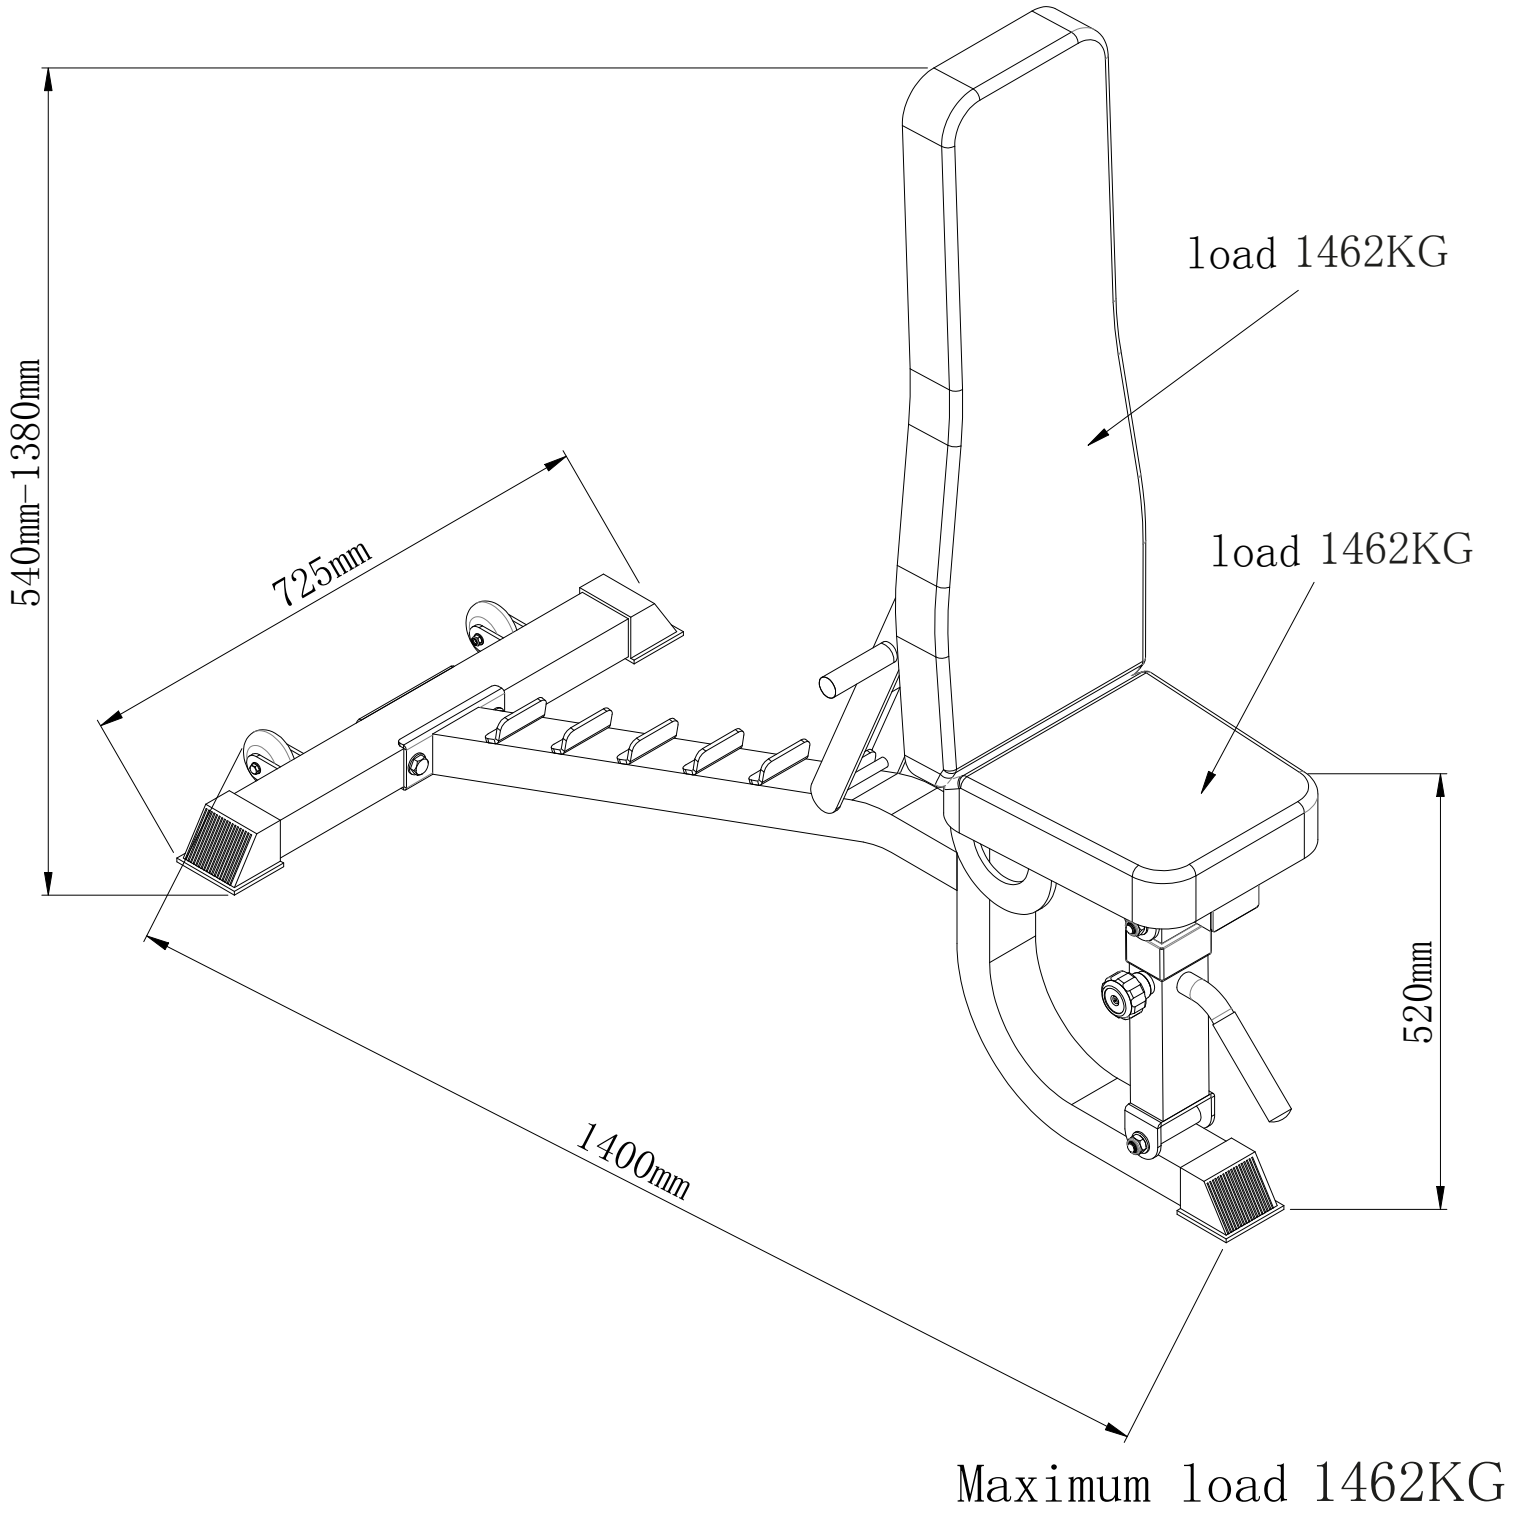

# GORILLA SPORTS

Washer: ( $\phi 8$ )

7X

Washer: ( $\phi 12$ )

12X

Lock Nut: (M12)

6X

Hex Bolt: (M12\*105)

# 2

	
Washer ( $\phi$ 12 ) - 4PCS	Hex Bolt ( M12*105 ) - 1PC
	
Lock Nut ( M12 ) - 2PCS	Hex Bolt ( M12*130 ) - 1PC