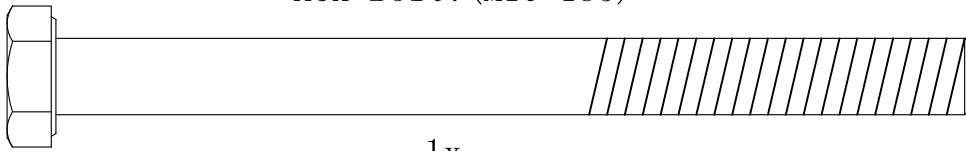

GORILLA SPORTS

POWER STATION (10000601)

GORILLA SPORTS

Nut: (M10)

12x

Washer: (ϕ 10)

30x

Arc. Washer: (ϕ 10)

6x

Hex Bolt: (M10*135)

1x

Hex Bolt: (M10*20)

10x

Hex Bolt: (M10*122)

3x

Hex Bolt: (M10*45)

2x

Hex Bolt: (M10*70)

8x

Hex Bolt: (M8*65)

6x

Inside PAN-HEAN bolt ϕ 10*122 1PC

Spanner

2x

GORILLA SPORTS

Unit weight: 30 KG

Dimensions complete: 85 cm x 120 cm x 235 cm

Maximum loading: 120KG

1

2

Nut (M10) - 2PCS Washer (φ10) - 10PCS

4