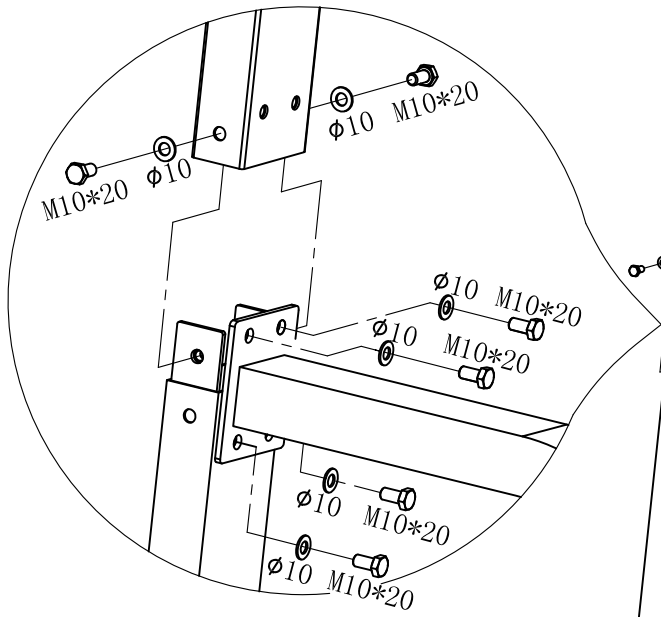

GORILLA SPORTS

POWER STATION (10000601)

GORILLA SPORTS

Nut: (M10)

12x

Washer: (ϕ 10)

30x

Arc. Washer: (ϕ 10)

6x

Hex Bolt: (M10*135)

1x

Hex Bolt: (M10*20)

10x

Hex Bolt: (M10*122)

3x

Hex Bolt: (M10*45)

2x

Hex Bolt: (M10*70)

8x

Hex Bolt: (M8*65)

6x

Inside PAN-HEAN bolt ϕ 10*122 1PC

Spanner

2x

GORILLA SPORTS

Unit weight: 30 KG

Dimensions complete: 85 cm x 120 cm x 235 cm

Maximum loading: 120KG

1

2

Nut (M10) - 2PCS Washer (φ10) - 10PCS

4