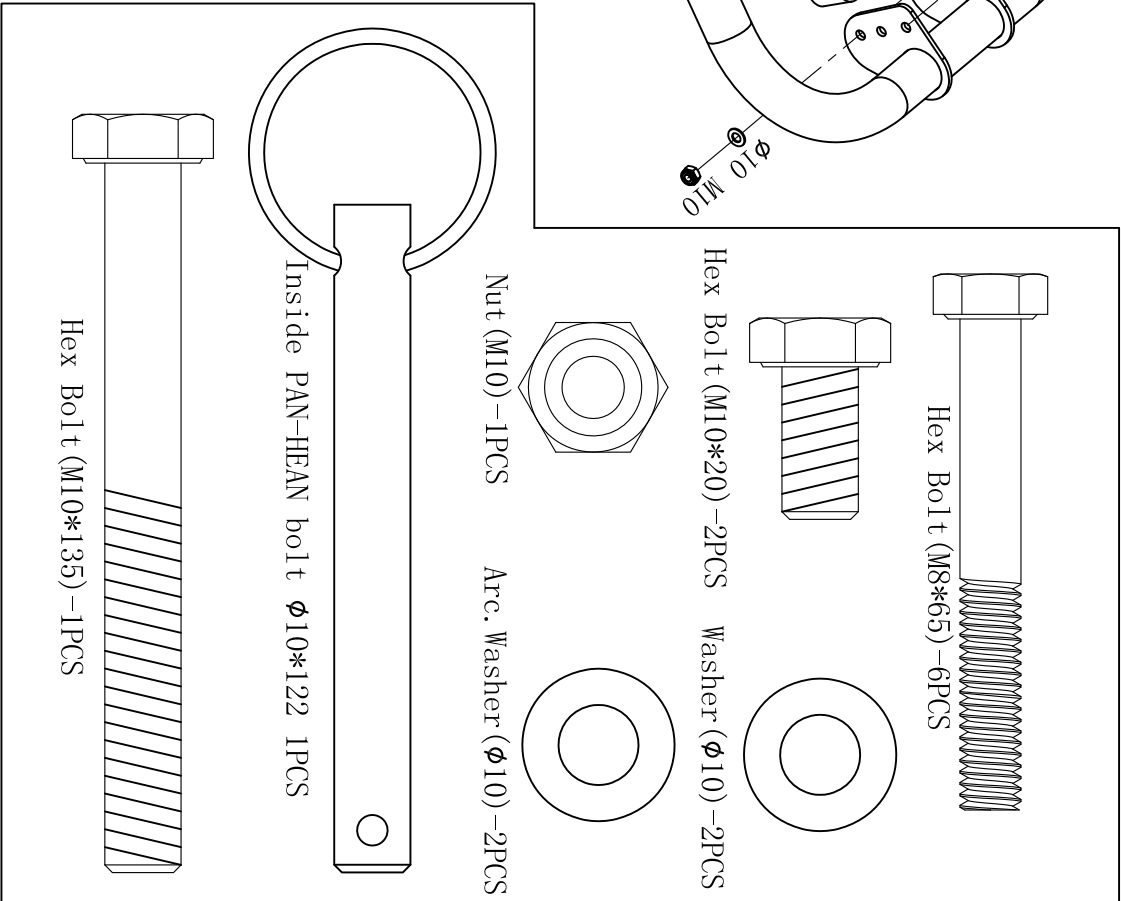

GORILLA SPORTS

POWER STATION (10000601)

GORILLA SPORTS

Nut: (M10)

12x

Washer: (ϕ 10)

30x

Arc. Washer: (ϕ 10)

6x

Hex Bolt: (M10*135)

1x

Hex Bolt: (M10*20)

10x

Hex Bolt: (M10*122)

3x

Hex Bolt: (M10*45)

2x

Hex Bolt: (M10*70)

8x

Hex Bolt: (M8*65)

6x

Inside PAN-HEAN bolt ϕ 10*122 1PC

Spanner

2x

GORILLA SPORTS

Unit weight: 30 KG

Dimensions complete: 85 cm x 120 cm x 235 cm

Maximum loading: 120KG

1

2

Nut (M10) - 2PCS Washer (φ10) - 10PCS

4