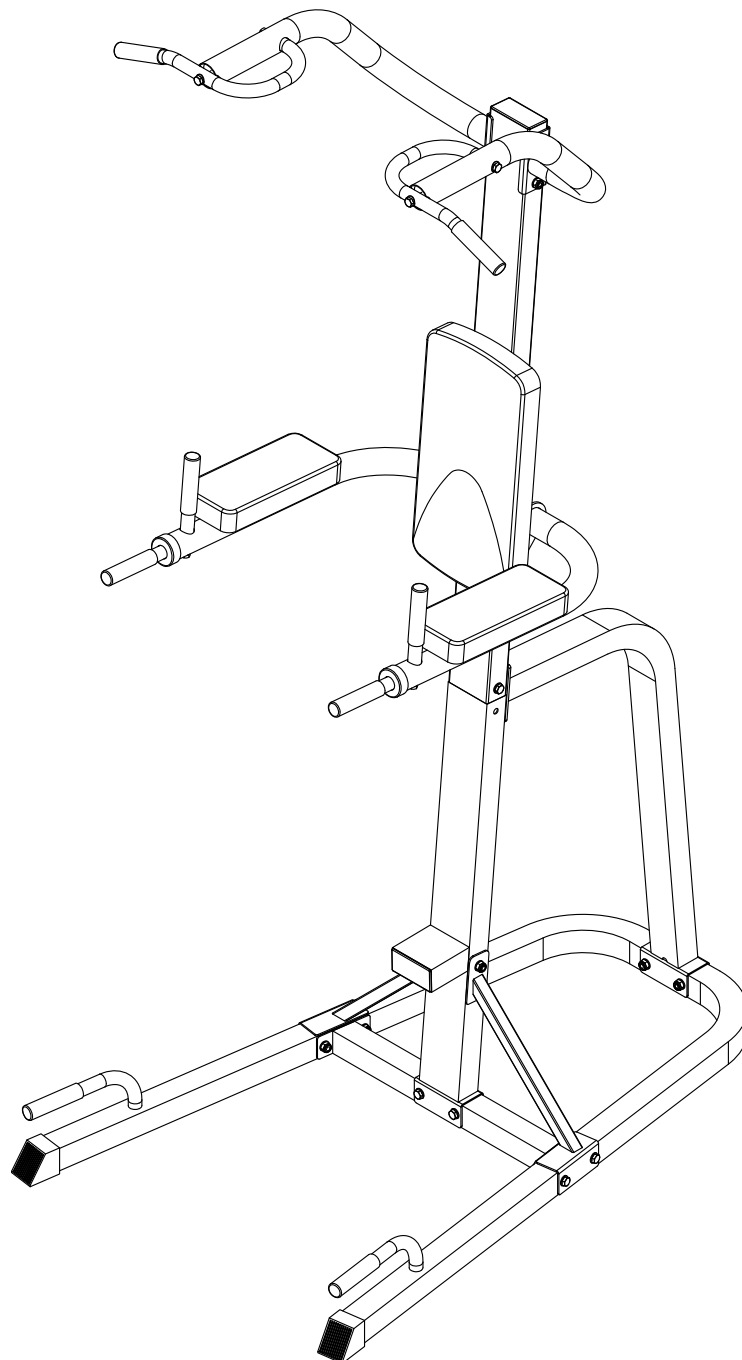

GORILLA SPORTS

POWER STATION (10000601)

GORILLA SPORTS

Nut: (M10)

12x

Washer: (ϕ 10)

30x

Arc. Washer: (ϕ 10)

6x

Hex Bolt: (M10*135)

1x

Hex Bolt: (M10*20)

10x

Hex Bolt: (M10*122)

3x

Hex Bolt: (M10*45)

2x

Hex Bolt: (M10*70)

8x

Hex Bolt: (M8*65)

6x

Inside PAN-HEAN bolt ϕ 10*122 1PC

Spanner

2x

GORILLA SPORTS

Unit weight: 30 KG

Dimensions complete: 85 cm x 120 cm x 235 cm

Maximum loading: 120KG

1

2

Nut (M10) - 2PCS Washer (φ10) - 10PCS

4