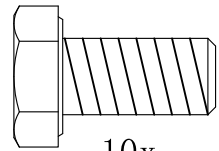

GORILLA SPORTS

POWER STATION (10000601)

GORILLA SPORTS

Nut: (M10)

12x

Washer: (ϕ 10)

30x

Arc. Washer: (ϕ 10)

6x

Hex Bolt: (M10*135)

1x

Hex Bolt: (M10*20)

10x

Hex Bolt: (M10*122)

3x

Hex Bolt: (M10*45)

2x

Hex Bolt: (M10*70)

8x

Hex Bolt: (M8*65)

6x

Inside PAN-HEAN bolt ϕ 10*122 1PC

Spanner

2x

GORILLA SPORTS

Unit weight: 30 KG

Dimensions complete: 85 cm x 120 cm x 235 cm

Maximum loading: 120KG

1

2

Nut (M10) - 2PCS Washer (φ10) - 10PCS

4