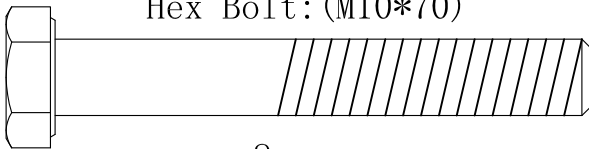

GORILLA SPORTS

POWER STATION (10000601)

GORILLA SPORTS

Nut: (M10)

12x

Washer: (ϕ 10)

30x

Arc. Washer: (ϕ 10)

6x

Hex Bolt: (M10*135)

1x

Hex Bolt: (M10*20)

10x

Hex Bolt: (M10*122)

3x

Hex Bolt: (M10*45)

2x

Hex Bolt: (M10*70)

8x

Hex Bolt: (M8*65)

6x

Inside PAN-HEAN bolt ϕ 10*122 1PC

Spanner

2x

GORILLA SPORTS

Unit weight: 30 KG

Dimensions complete: 85 cm x 120 cm x 235 cm

Maximum loading: 120KG

1

2

Nut (M10) - 2PCS Washer (φ10) - 10PCS

4