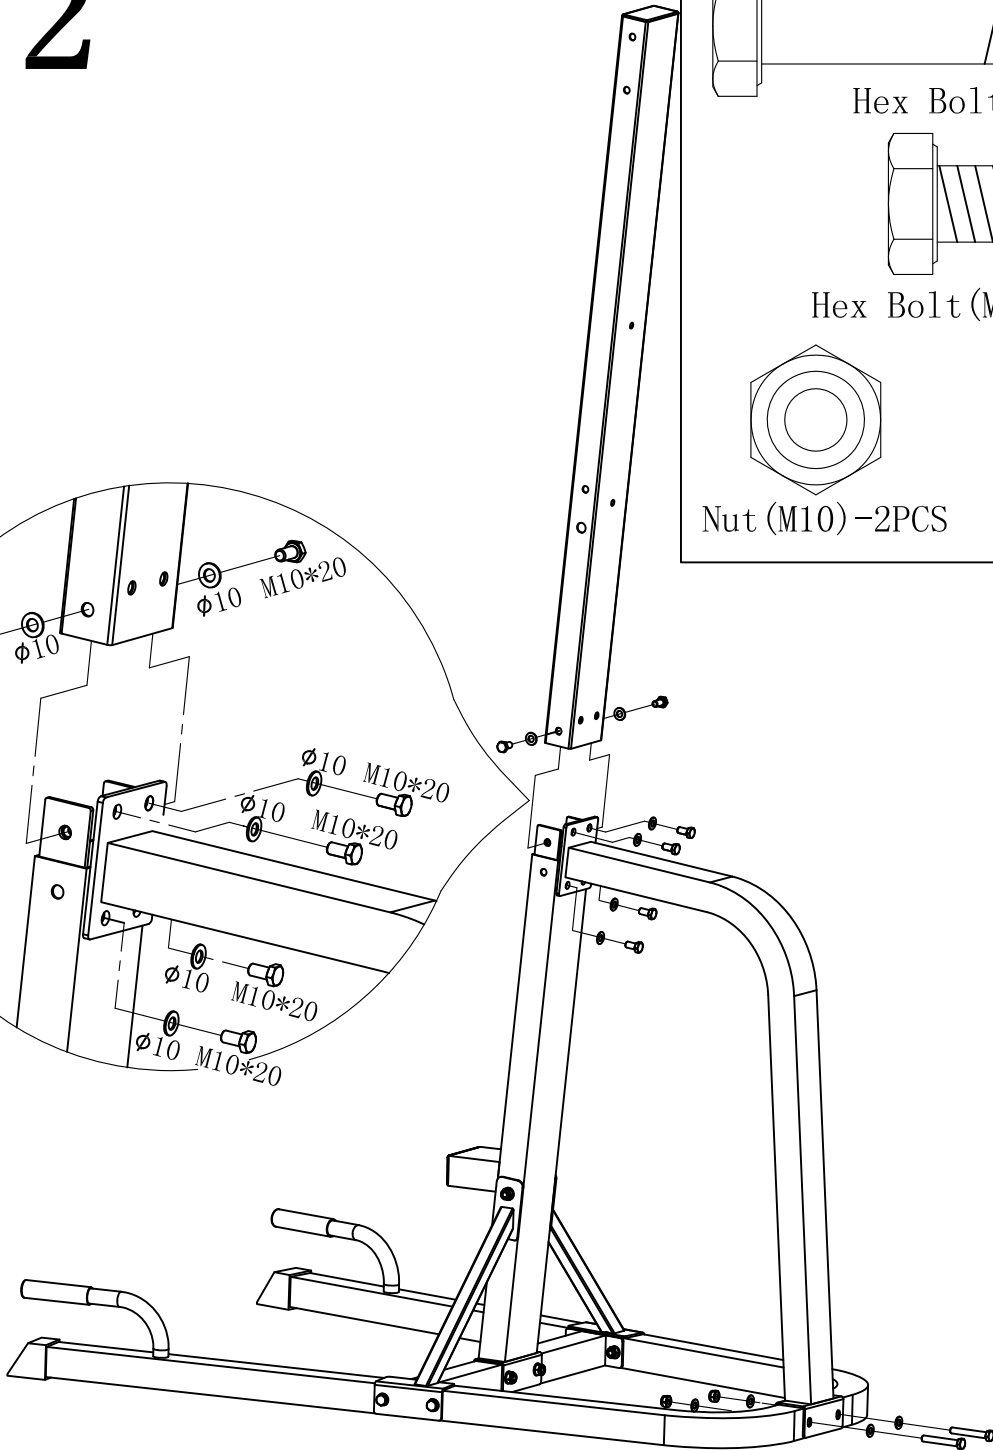

GORILLA SPORTS

POWER STATION (10000601)

GORILLA SPORTS

Nut: (M10)

12x

Washer: (ϕ 10)

30x

Arc. Washer: (ϕ 10)

6x

Hex Bolt: (M10*135)

1x

Hex Bolt: (M10*20)

10x

Hex Bolt: (M10*122)

3x

Hex Bolt: (M10*45)

2x

Hex Bolt: (M10*70)

8x

Hex Bolt: (M8*65)

6x

Inside PAN-HEAN bolt ϕ 10*122 1PC

Spanner

2x

GORILLA SPORTS

Unit weight: 30 KG

Dimensions complete: 85 cm x 120 cm x 235 cm

Maximum loading: 120KG

1

2

Nut (M10) - 2PCS Washer (φ10) - 10PCS

4