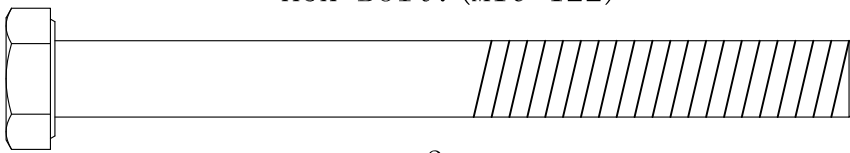

GORILLA SPORTS

POWER STATION (10000601)

GORILLA SPORTS

Nut: (M10)

12x

Washer: (ϕ 10)

30x

Arc. Washer: (ϕ 10)

6x

Hex Bolt: (M10*135)

1x

Hex Bolt: (M10*20)

10x

Hex Bolt: (M10*122)

3x

Hex Bolt: (M10*45)

2x

Hex Bolt: (M10*70)

8x

Hex Bolt: (M8*65)

6x

Inside PAN-HEAN bolt ϕ 10*122 1PC

Spanner

2x

GORILLA SPORTS

Unit weight: 30 KG

Dimensions complete: 85 cm x 120 cm x 235 cm

Maximum loading: 120KG

1

2

Nut (M10) - 2PCS Washer (φ10) - 10PCS

4