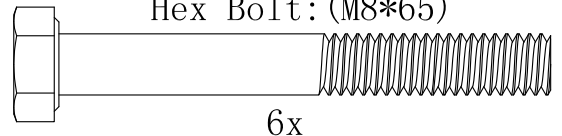

GORILLA SPORTS

POWER STATION (10000601)

GORILLA SPORTS

Nut: (M10)

12x

Washer: (ϕ 10)

30x

Arc. Washer: (ϕ 10)

6x

Hex Bolt: (M10*135)

1x

Hex Bolt: (M10*20)

10x

Hex Bolt: (M10*122)

3x

Hex Bolt: (M10*45)

2x

Hex Bolt: (M10*70)

8x

Hex Bolt: (M8*65)

6x

Inside PAN-HEAN bolt ϕ 10*122 1PC

Spanner

2x

GORILLA SPORTS

Unit weight: 30 KG

Dimensions complete: 85 cm x 120 cm x 235 cm

Maximum loading: 120KG

1

2

Nut (M10) - 2PCS Washer (φ10) - 10PCS

4