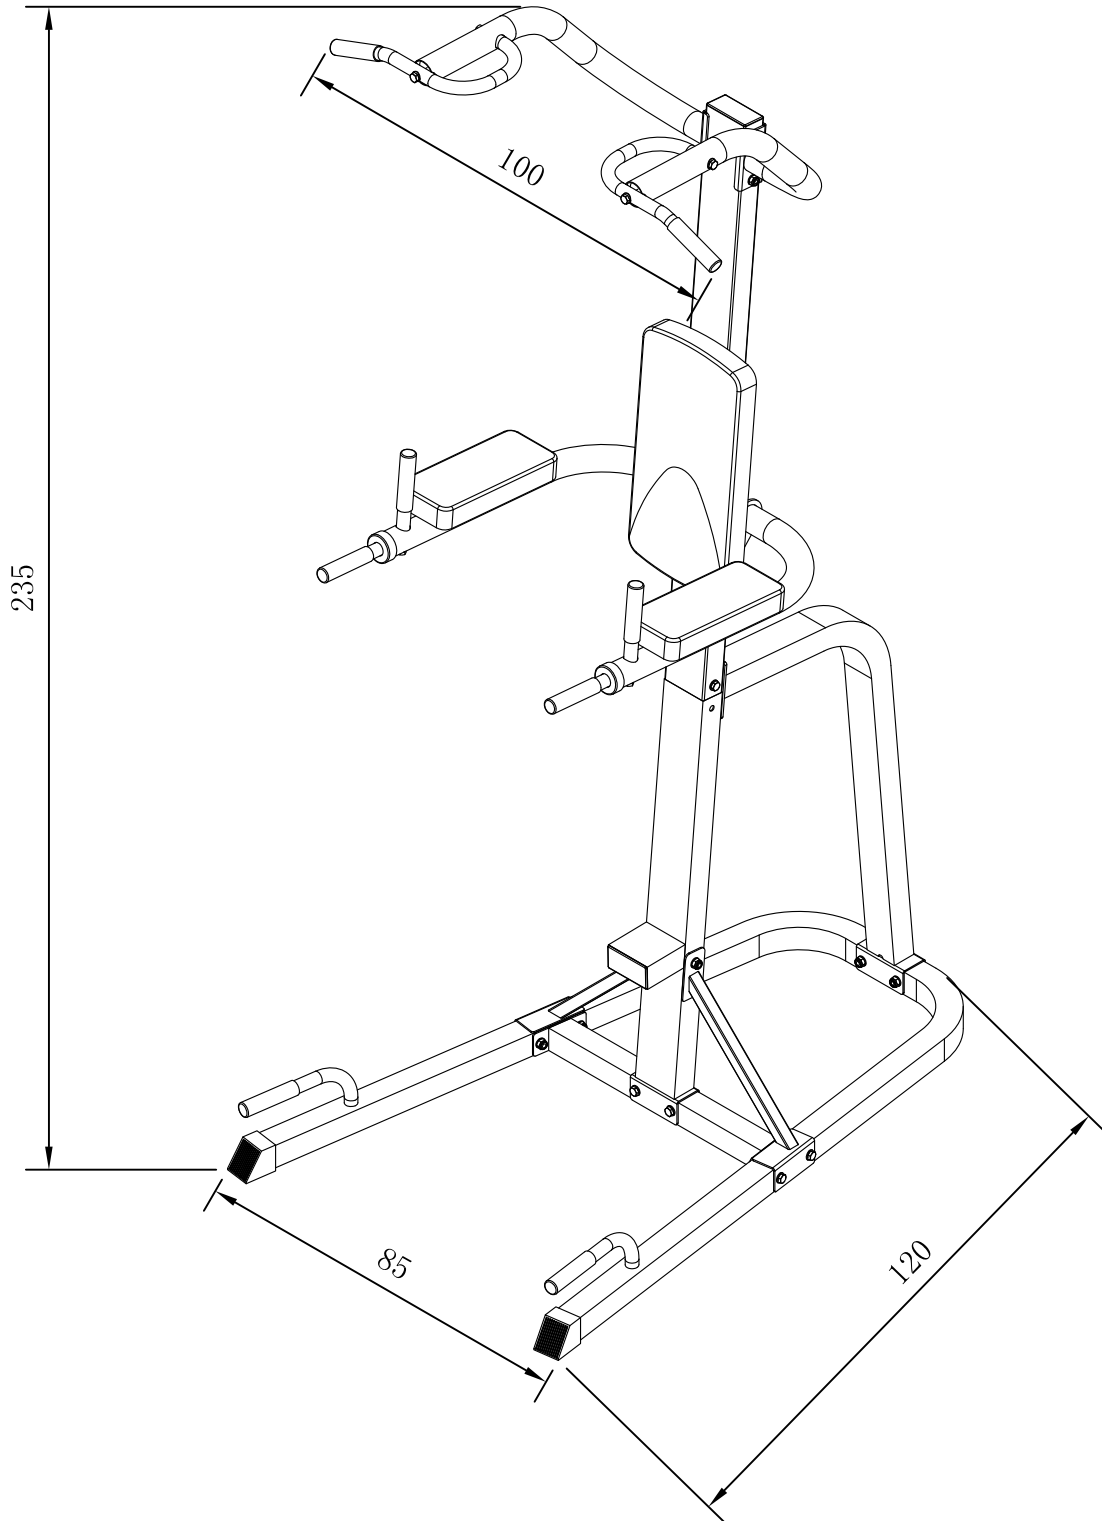

GORILLA SPORTS

POWER STATION (10000601)

GORILLA SPORTS

Nut: (M10)

12x

Washer: (ϕ 10)

30x

Arc. Washer: (ϕ 10)

6x

Hex Bolt: (M10*135)

1x

Hex Bolt: (M10*20)

10x

Hex Bolt: (M10*122)

3x

Hex Bolt: (M10*45)

2x

Hex Bolt: (M10*70)

8x

Hex Bolt: (M8*65)

6x

Inside PAN-HEAN bolt ϕ 10*122 1PC

Spanner

2x

GORILLA SPORTS

Unit weight: 30 KG

Dimensions complete: 85 cm x 120 cm x 235 cm

Maximum loading: 120KG

1

2

Nut (M10) - 2PCS Washer (φ10) - 10PCS

4