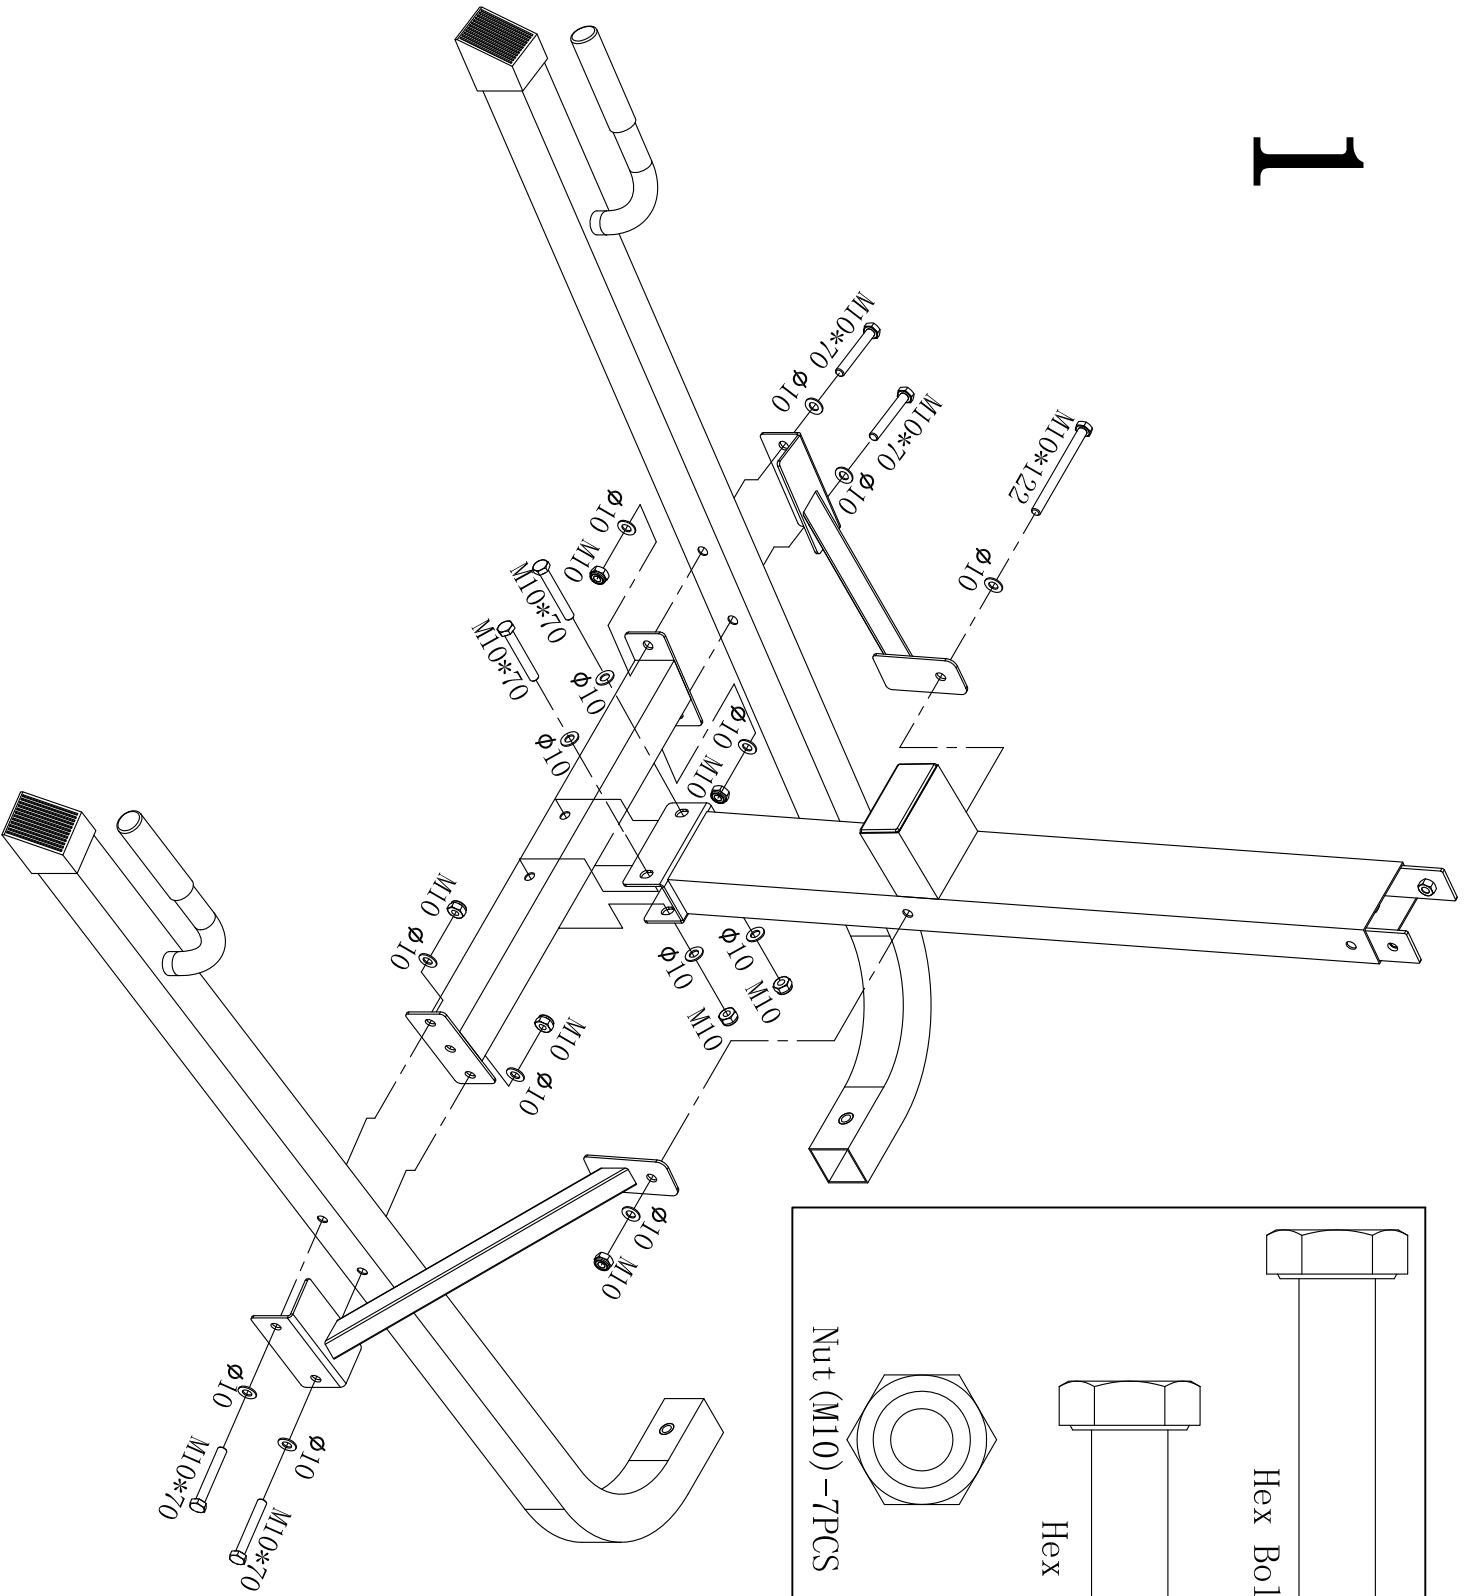

GORILLA SPORTS

POWER STATION (10000601)

GORILLA SPORTS

Nut: (M10)

12x

Washer: (ϕ 10)

30x

Arc. Washer: (ϕ 10)

6x

Hex Bolt: (M10*135)

1x

Hex Bolt: (M10*20)

10x

Hex Bolt: (M10*122)

3x

Hex Bolt: (M10*45)

2x

Hex Bolt: (M10*70)

8x

Hex Bolt: (M8*65)

6x

Inside PAN-HEAN bolt ϕ 10*122 1PC

Spanner

2x

GORILLA SPORTS

Unit weight: 30 KG

Dimensions complete: 85 cm x 120 cm x 235 cm

Maximum loading: 120KG

1

2

Nut (M10) - 2PCS Washer (φ10) - 10PCS

4