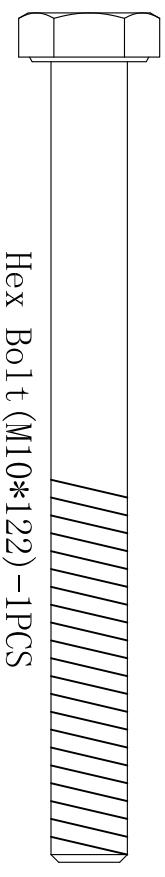

GORILLA SPORTS

POWER STATION (10000601)

GORILLA SPORTS

Nut: (M10)

12x

Washer: (ϕ 10)

30x

Arc. Washer: (ϕ 10)

6x

Hex Bolt: (M10*135)

1x

Hex Bolt: (M10*20)

10x

Hex Bolt: (M10*122)

3x

Hex Bolt: (M10*45)

2x

Hex Bolt: (M10*70)

8x

Hex Bolt: (M8*65)

6x

Inside PAN-HEAN bolt ϕ 10*122 1PC

Spanner

2x

GORILLA SPORTS

Unit weight: 30 KG

Dimensions complete: 85 cm x 120 cm x 235 cm

Maximum loading: 120KG

1

2

Nut (M10) - 2PCS Washer (φ10) - 10PCS

4