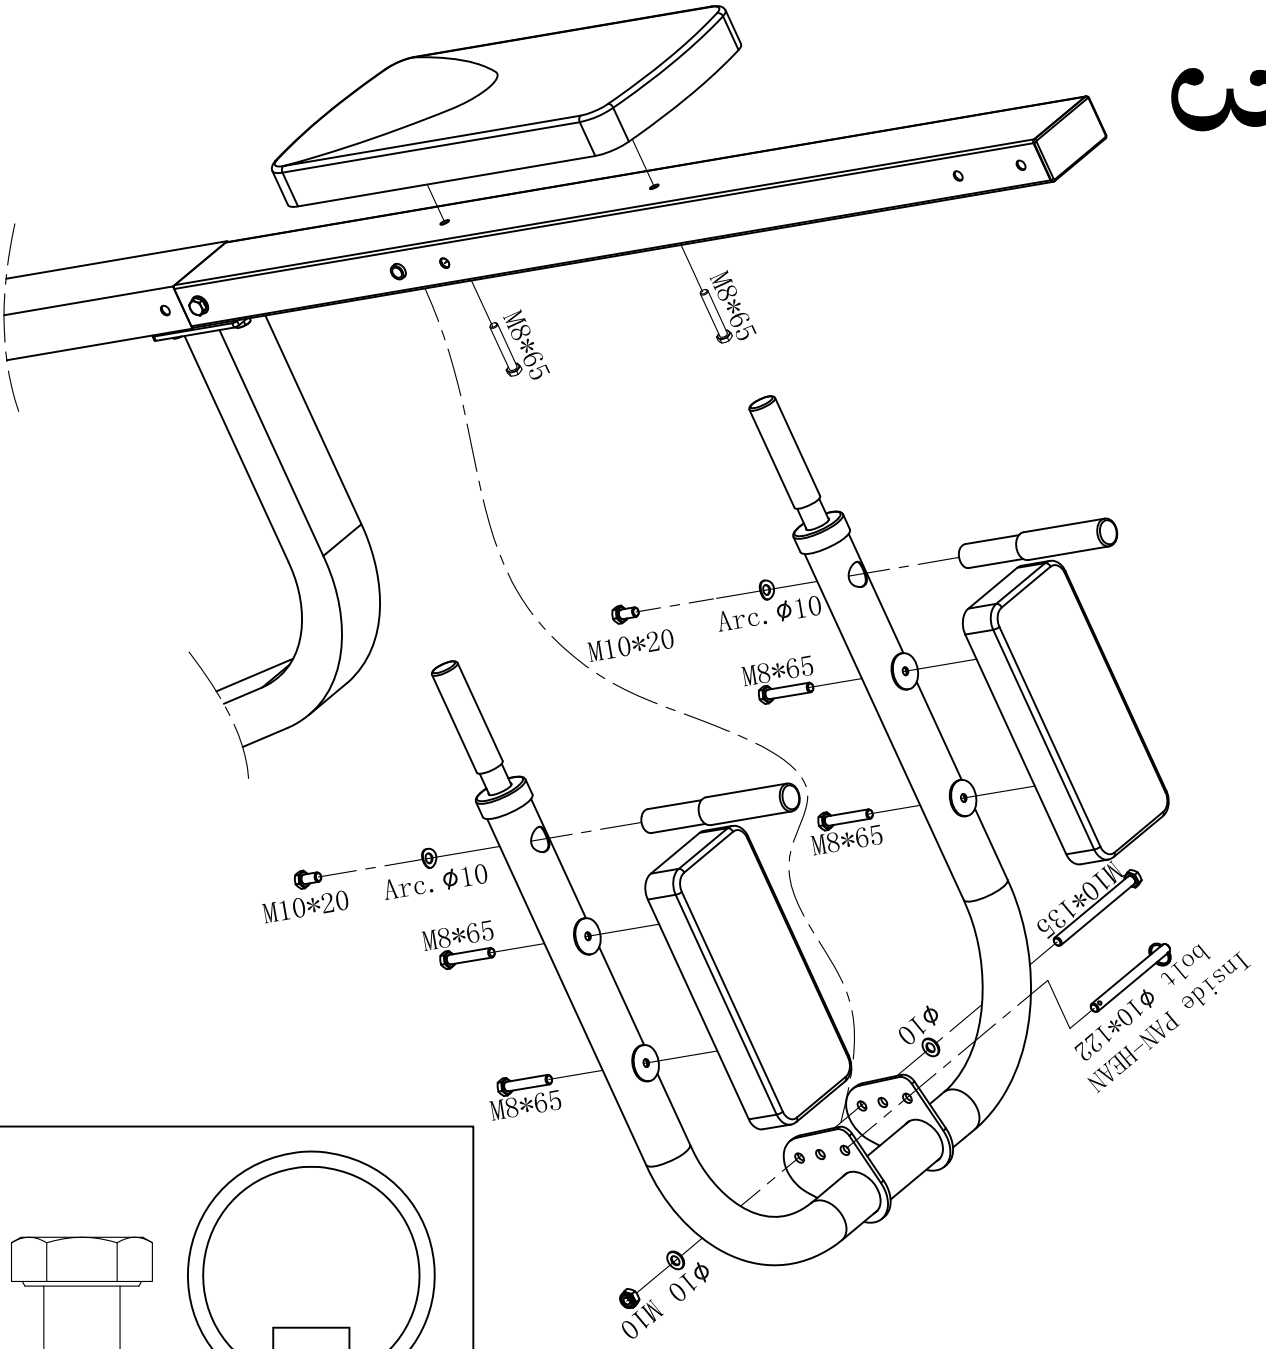

GORILLA SPORTS

POWER STATION (10000601)

GORILLA SPORTS

Nut: (M10)

12x

Washer: (ϕ 10)

30x

Arc. Washer: (ϕ 10)

6x

Hex Bolt: (M10*135)

1x

Hex Bolt: (M10*20)

10x

Hex Bolt: (M10*122)

3x

Hex Bolt: (M10*45)

2x

Hex Bolt: (M10*70)

8x

Hex Bolt: (M8*65)

6x

Inside PAN-HEAN bolt ϕ 10*122 1PC

Spanner

2x

GORILLA SPORTS

Unit weight: 30 KG

Dimensions complete: 85 cm x 120 cm x 235 cm

Maximum loading: 120KG

1

2

Nut (M10) - 2PCS Washer (φ10) - 10PCS

4